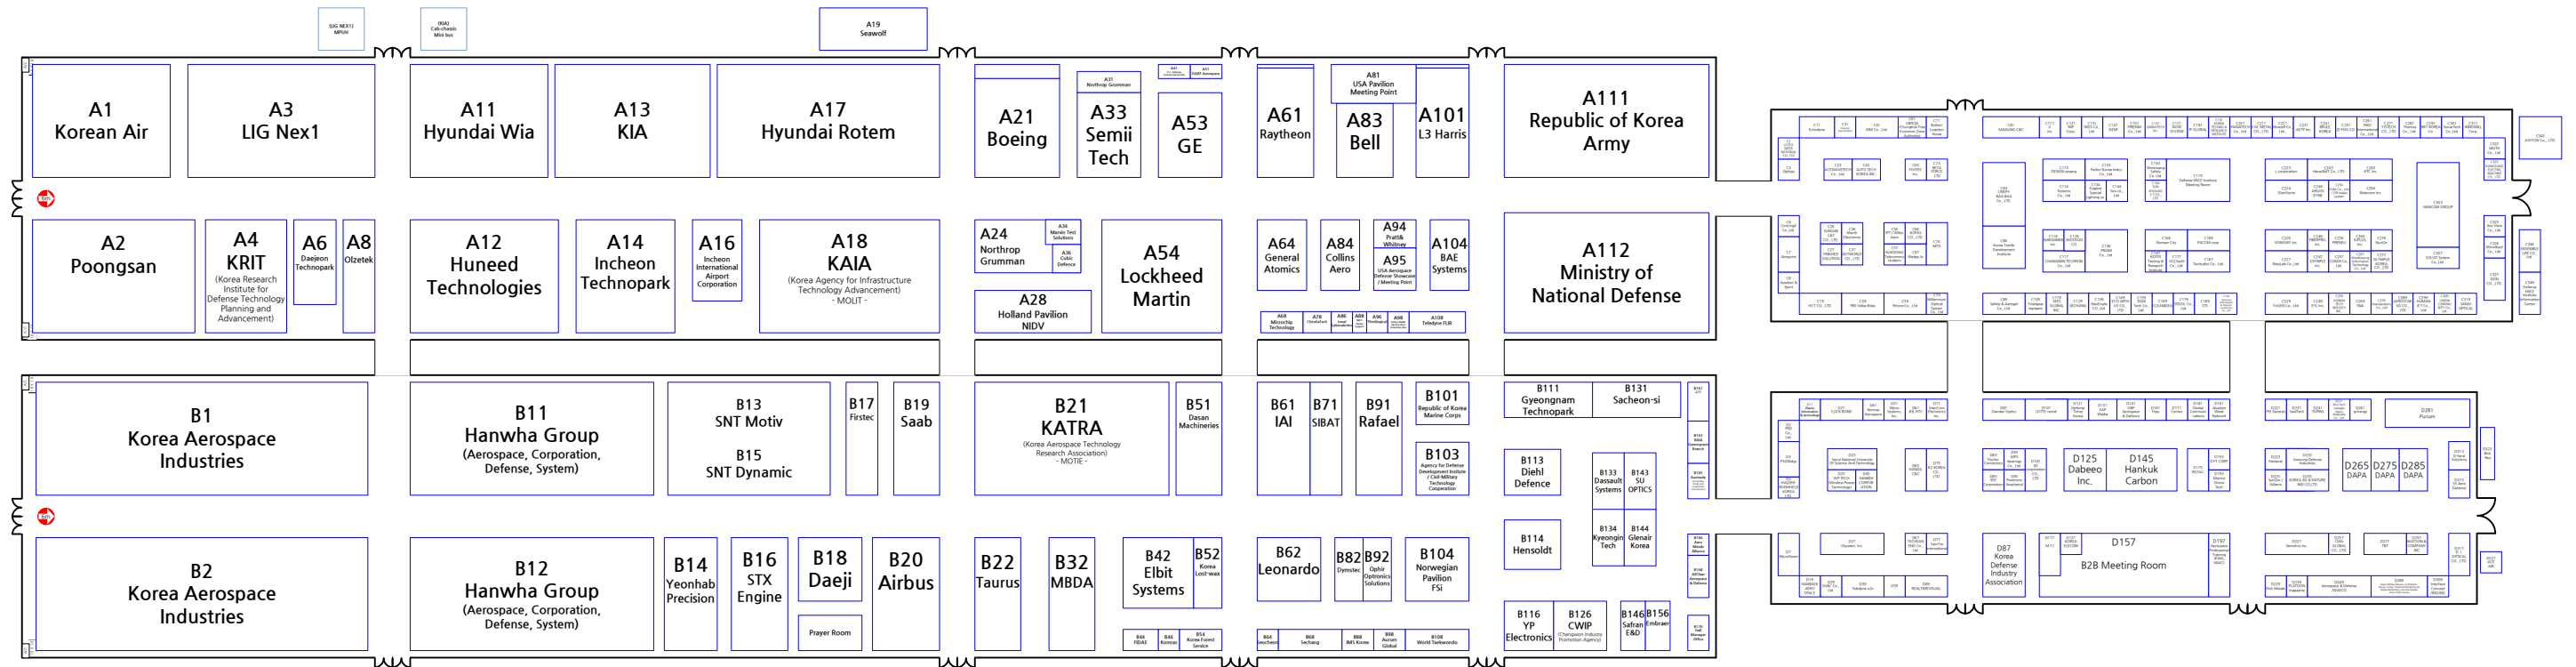

Seoul ADEX 2021 Floor Plan

Seoul ADEX 2021 Chalet Layout

A-Area

CH1	CH4	CH10
KAI	Hanwha	Seoul ADEX Office

B-Area

CH11	CH14	CH16	CH18	CH19
LIG Nex1	Korean Air	Lockheed Martin	US DoD	Ministry of National Defense